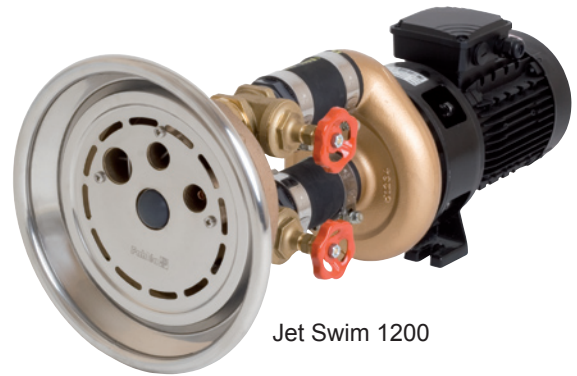

**JET SWIM**

Jet Swim 2000

Jet Swim 1200

- **Bronze and acid-proof stainless steel** - For an optimum quality and life.
- **Two models with 900 or 1300 l/min** - For training of strength and fitness.
- **Adjustable water flow** - For your personal needs.
- **Adjustable jet streams** - For a personal adjustment of the water flow.
- **Adjustable setting of the air mixture** - For a personal admixture of air.
- **Polished stainless steel front** - For optimum finish.
- **High-class motors** - For cost-effective operation and a long life.

Technical data	Jet Swim 2000	Jet Swim 1200
Motor, kW	4,0	2,2
Voltage, V	230/400	230/400
Amperage, A	8,1	4,9
Pump capacity, l/min	1300	900
Hose connection	2½"	2"

Item no.	
1302000	Jet Swim 2000 unit
1302010	Jet-housing 2000, assembly kit for liner pool
1302020	Jet-housing 2000, assembly kit for concrete liner pool
1302030	Jet-housing 2000, assembly kit for concrete pool
1302080	Jet Swim 4,0kW pump
1302090	Control box Jet Swim 4,0kW
1301200	Jet Swim 1200 unit
1301210	Jet-housing 1200, assembly kit for liner pool
1301220	Jet-housing 1200, assembly kit for concrete liner pool
1301230	Jet-housing 1200, assembly kit for concrete pool
1301280	Jet Swim 2,2kW pump
1301290	Control box Jet Swim 2,0kW

A complete Jet Swim consists of jet unit, assembly kit, pump and control box.